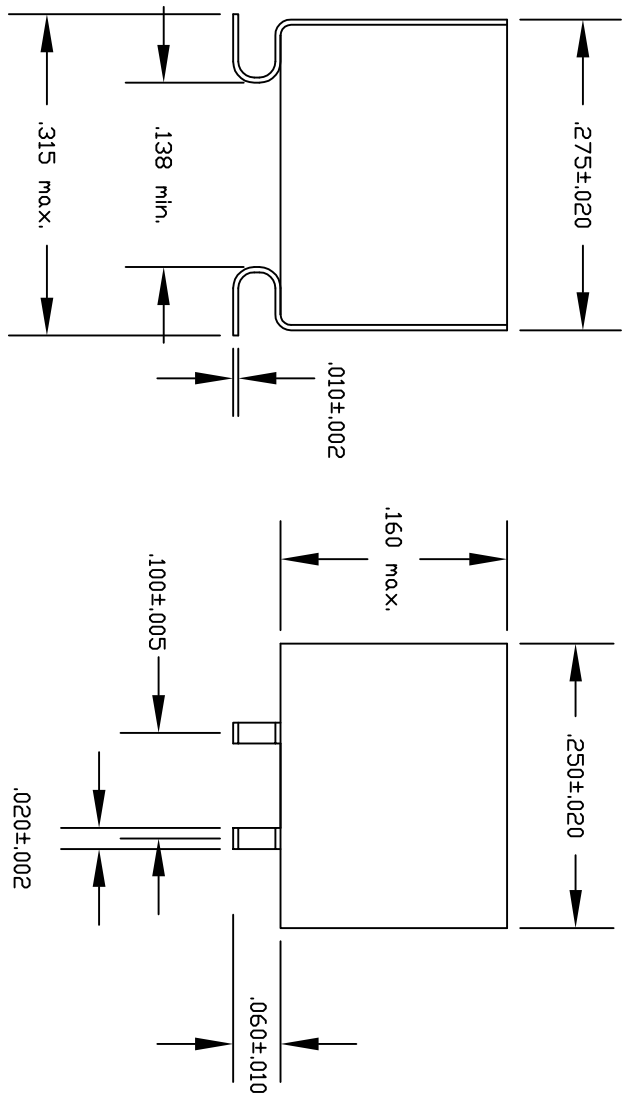

REVISIONS

REV.	DESCRIPTION	DATE	APPROVED

NOTES:

1. CAPACITANCE: $10\text{nF} \pm / -10\%$
2. VOLTAGE RATING: 2000VDC
3. OPERATING TEMPERATURE: -55C TO +125C
4. DIMENSIONS ARE IN INCHES

PRESIDIO COMPONENTS INC.
 Post Office Box 81576, San Diego, California 92138
 Tel. 619-578-9390 FAX 619-578-6225

S101X7R103K11C2

ISSUED	SIZE	ESCM ND.	DWG. ND.	REV.
02-14-2003	A		8500333	0
	SCALE			SHEET 1 OF 1