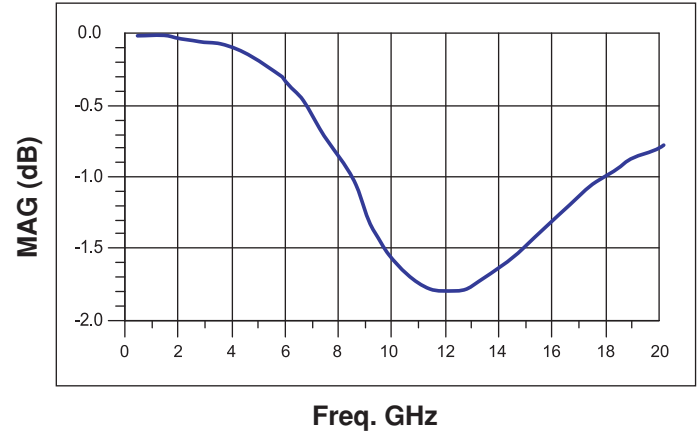

WIRE BONDABLE VERTICAL ELECTRODE CAPACITORS Performance Curves

VL SERIES

MVL4080X104MGH5C-_* (Bond Wires Included)

Average MAG S21

Average MAG S11

VB SERIES

MVB4080X104ZGH5C3_* (Bond Wires Included)

Average MAG S21