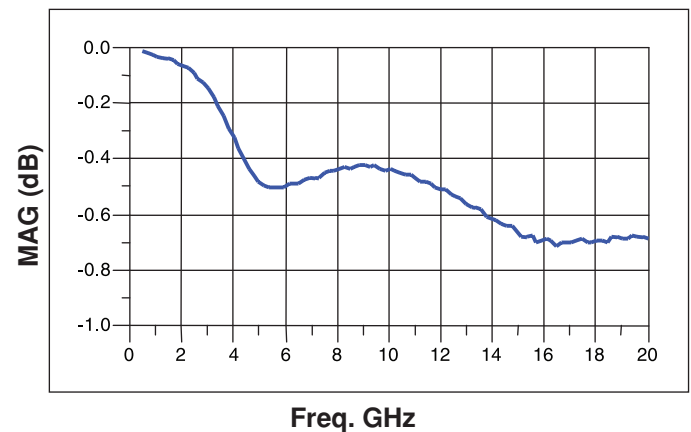

Average MAG S11

PRESIDIO COMPONENTS, INC.

7169 Construction Court, San Diego, CA 92121 • Tel: 858-578-9390 • Fax: 800-538-3880 or 858-578-6225
www.presidiocomponents.com • info@presidiocomponents.com