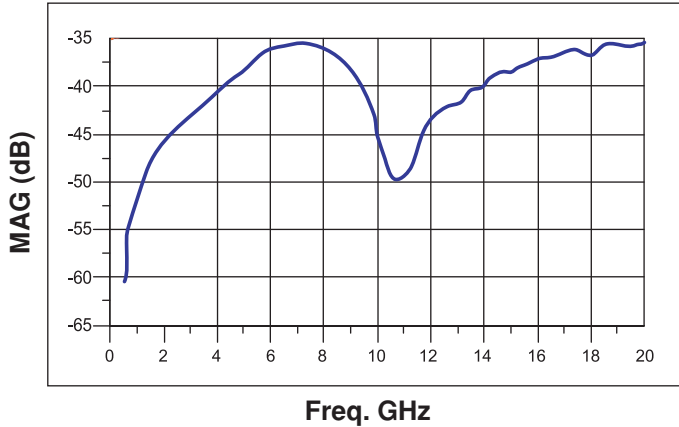

WIRE BONDABLE VERTICAL ELECTRODE CAPACITORS Performance Curves

VL SERIES

MVL4080X104MGH5C-_* (Bond Wires Included)

Average MAG S21

Average MAG S11

VB SERIES

MVB4080X104ZGH5C3_* (Bond Wires Included)

Average MAG S21