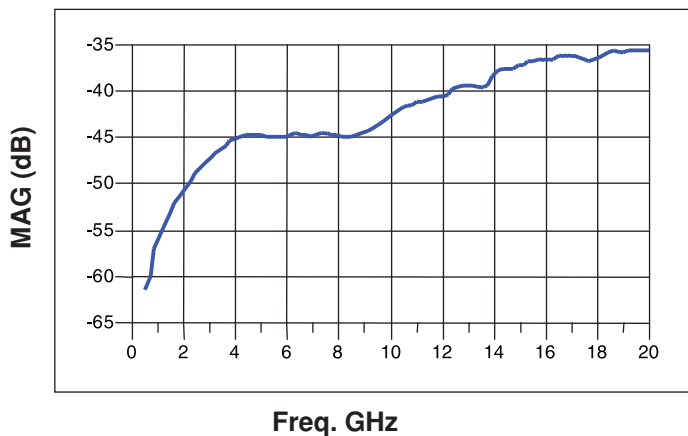

WIRE BONDABLE VERTICAL ELECTRODE CAPACITORS Performance Curves

VL SERIES

MVL4080X104MGH5C-_* (Bond Wires Included)

Average MAG S21

Average MAG S11

VB SERIES

MVB4080X104ZGH5C3_* (Bond Wires Included)

Average MAG S21