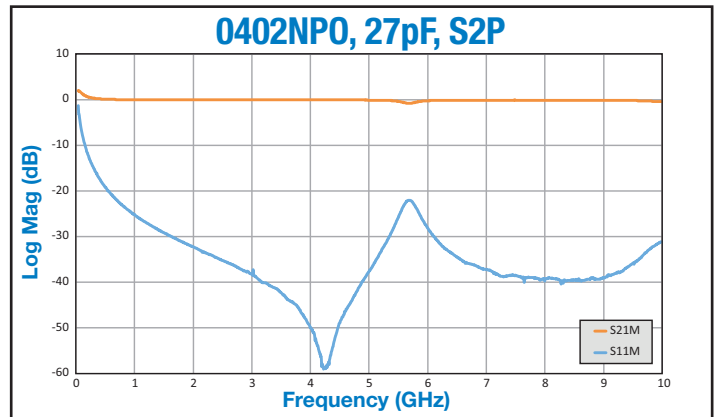

# 0402 HIGH Q NPO CERAMIC CAPACITORS PERFORMANCE CHARTS

Call factory for digital copy of the 0402 NPO S2P files.