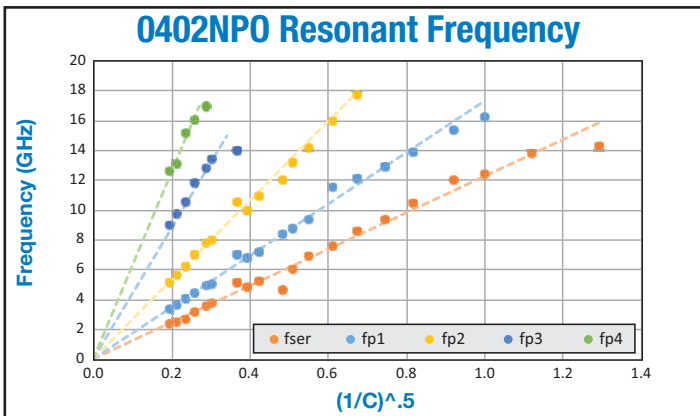

# 0402 HIGH Q NPO CERAMIC CAPACITORS PERFORMANCE CHARTS

Call factory for digital copy of the 0402 NPO S2P files.