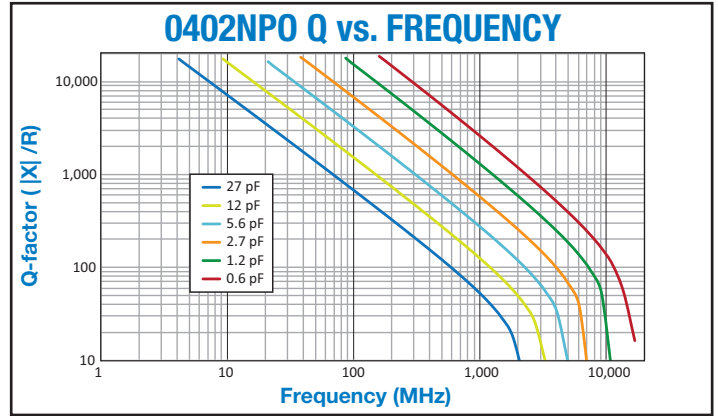

# 0402 HIGH Q NPO CERAMIC CAPACITORS PERFORMANCE CHARTS

Call factory for digital copy of the 0402 NPO S2P files.