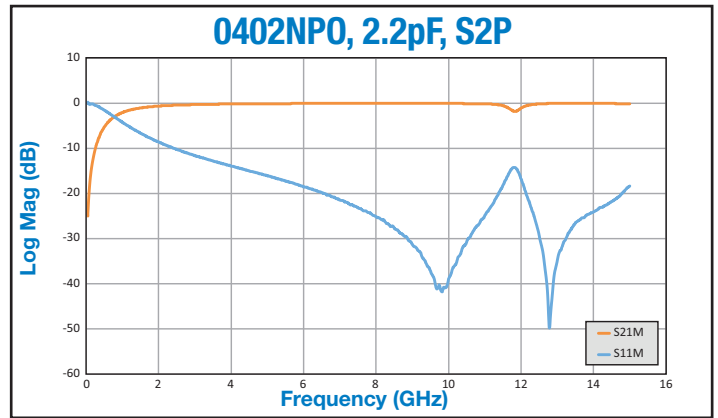

# 0402 HIGH Q NPO CERAMIC CAPACITORS PERFORMANCE CHARTS

Call factory for digital copy of the 0402 NPO S2P files.