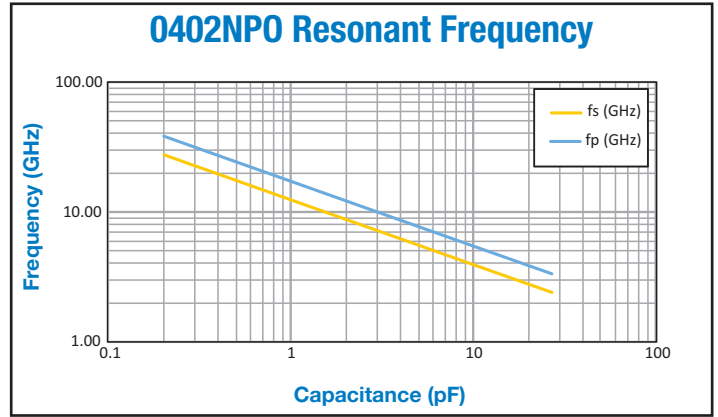

# 0402 HIGH Q NPO CERAMIC CAPACITORS PERFORMANCE CHARTS

Call factory for digital copy of the 0402 NPO S2P files.