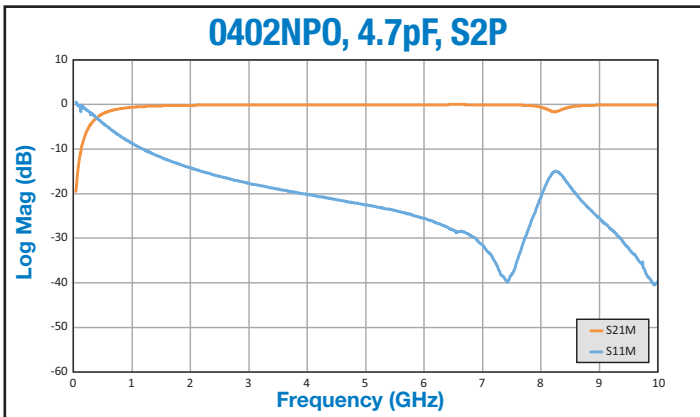

# 0402 HIGH Q NPO CERAMIC CAPACITORS PERFORMANCE CHARTS

Call factory for digital copy of the 0402 NPO S2P files.