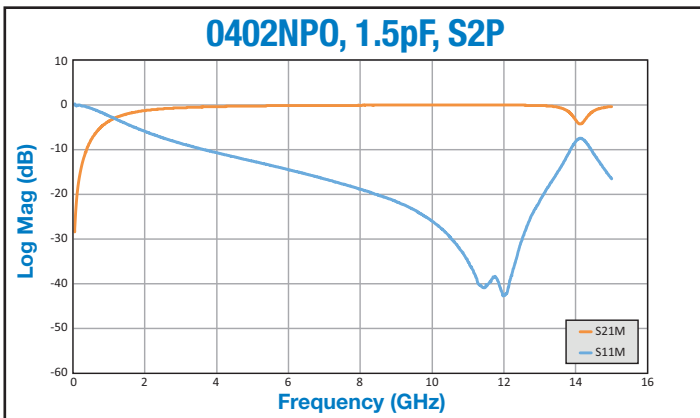

# 0402 HIGH Q NPO CERAMIC CAPACITORS PERFORMANCE CHARTS

Call factory for digital copy of the 0402 NPO S2P files.