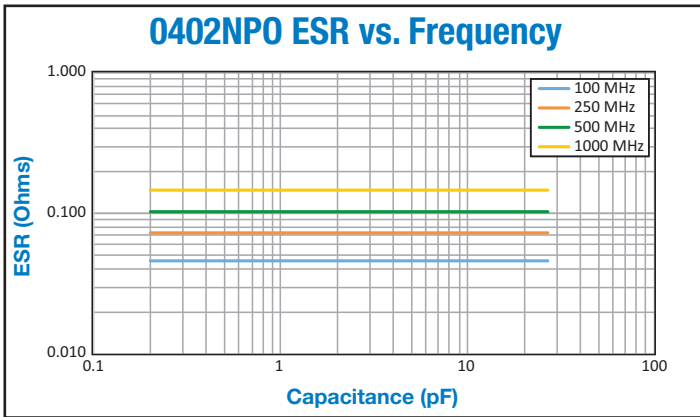

# 0402 HIGH Q NPO CERAMIC CAPACITORS PERFORMANCE CHARTS

Call factory for digital copy of the 0402 NPO S2P files.